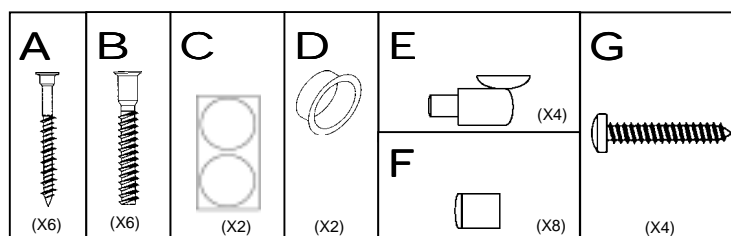

JVC

SERVICE MANUAL

TV STAND

RK-C28F10L/c

FIXING KIT

EXPLODED VIEW

PARTS LIST

△	Ref. No.	Parts No.	Parts Name	Qty	Description
	1	AEM2195-002A-E	SIDE PROFILE	2	LEFT/RIGHT
	2	AEM2196-002A-E	BACK PROFILE	1	
	3	AEM2198-001A-E	GLASS SHELVE	2	
	4	AEM2199-001A-E	METAL FRAME	1	
	5	AEM2204-003A-E	MOULDED SIDEPANEL	1	LEFT
	6	AEM2204-004A-E	MOULDED SIDEPANEL	1	RIGHT
	7	AEM2205-001A-E	CABLE MANAGEMENT COVER	1	
		AEM2202-001A-E	INSTRUCTION MANUAL	1	
		AEM2201-001A-E	ASSY FIXING KIT containing	1	A B C D E F G