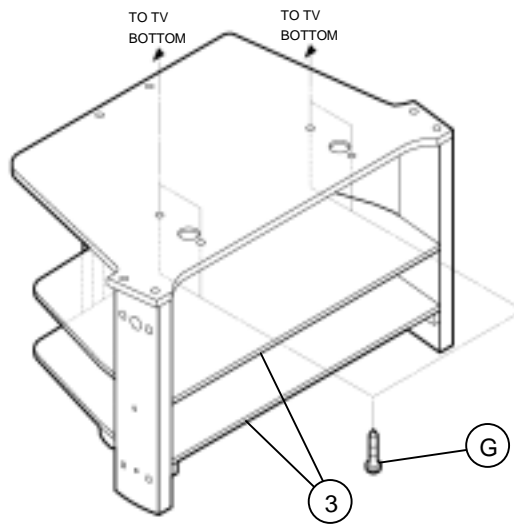

JVC

SERVICE MANUAL

TV STAND

RK-C28F10L/c

FIXING KIT

EXPLODED VIEW

PARTS LIST

△	Ref. No.	Parts No.	Parts Name	Qty	Description
	1	AEM2195-002A-E	SIDE PROFILE	2	LEFT/RIGHT
	2	AEM2196-002A-E	BACK PROFILE	1	
	3	AEM2198-001A-E	GLASS SHELVE	2	
	4	AEM2199-001A-E	METAL FRAME	1	
	5	AEM2204-003A-E	MOULDED SIDEPANEL	1	LEFT
	6	AEM2204-004A-E	MOULDED SIDEPANEL	1	RIGHT
	7	AEM2205-001A-E	CABLE MANAGEMENT COVER	1	
		AEM2202-001A-E	INSTRUCTION MANUAL	1	
		AEM2201-001A-E	ASSY FIXING KIT containing	1	A B C D E F G