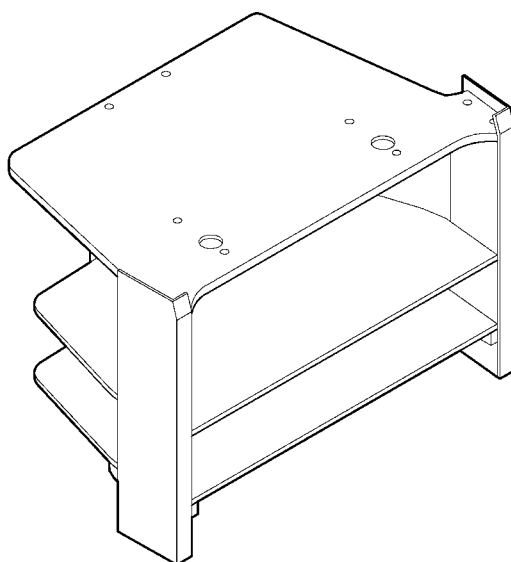

JVC

SERVICE MANUAL

TV STAND

RK-C28F10L/c

FIXING KIT

EXPLODED VIEW

PARTS LIST

△	Ref. No.	Parts No.	Parts Name	Qty	Description
	1	AEM2195-002A-E	SIDE PROFILE	2	LEFT/RIGHT
	2	AEM2196-002A-E	BACK PROFILE	1	
	3	AEM2198-001A-E	GLASS SHELVE	2	
	4	AEM2199-001A-E	METAL FRAME	1	
	5	AEM2204-003A-E	MOULDED SIDEPANEL	1	LEFT
	6	AEM2204-004A-E	MOULDED SIDEPANEL	1	RIGHT
	7	AEM2205-001A-E	CABLE MANAGEMENT COVER	1	
		AEM2202-001A-E	INSTRUCTION MANUAL	1	
		AEM2201-001A-E	ASSY FIXING KIT containing	1	A B C D E F G