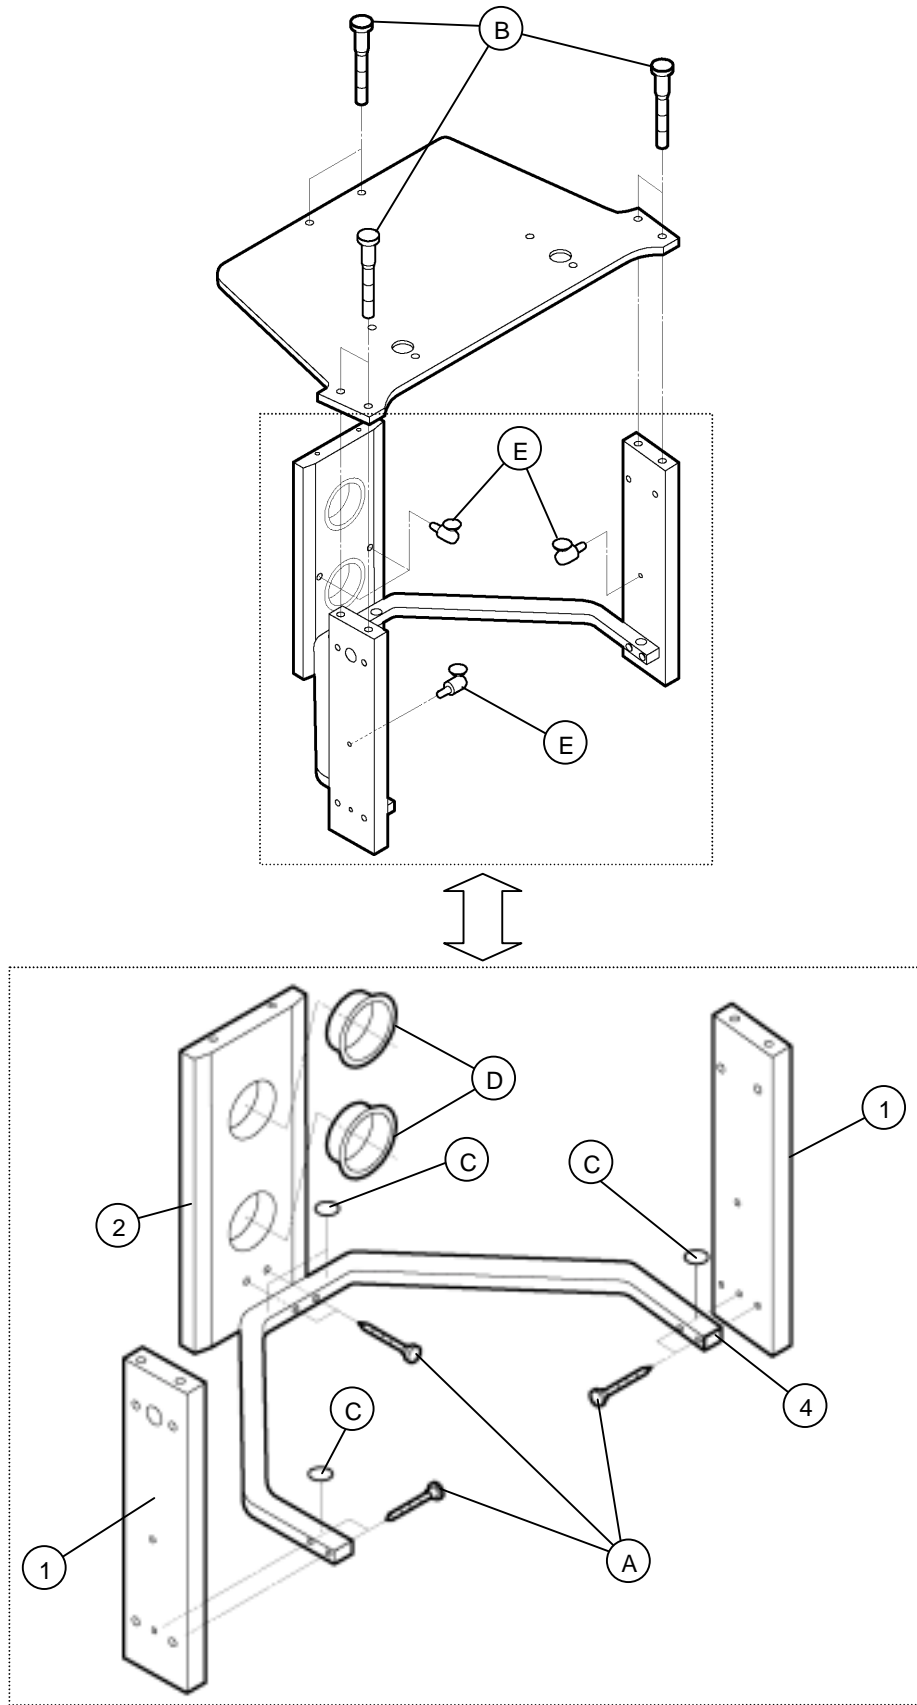

JVC

SERVICE MANUAL

TV STAND

RK-C28F10L/c

FIXING KIT

EXPLODED VIEW

PARTS LIST

△	Ref. No.	Parts No.	Parts Name	Qty	Description
	1	AEM2195-002A-E	SIDE PROFILE	2	LEFT/RIGHT
	2	AEM2196-002A-E	BACK PROFILE	1	
	3	AEM2198-001A-E	GLASS SHELVE	2	
	4	AEM2199-001A-E	METAL FRAME	1	
	5	AEM2204-003A-E	MOULDED SIDEPANEL	1	LEFT
	6	AEM2204-004A-E	MOULDED SIDEPANEL	1	RIGHT
	7	AEM2205-001A-E	CABLE MANAGEMENT COVER	1	
		AEM2202-001A-E	INSTRUCTION MANUAL	1	
		AEM2201-001A-E	ASSY FIXING KIT containing	1	A B C D E F G