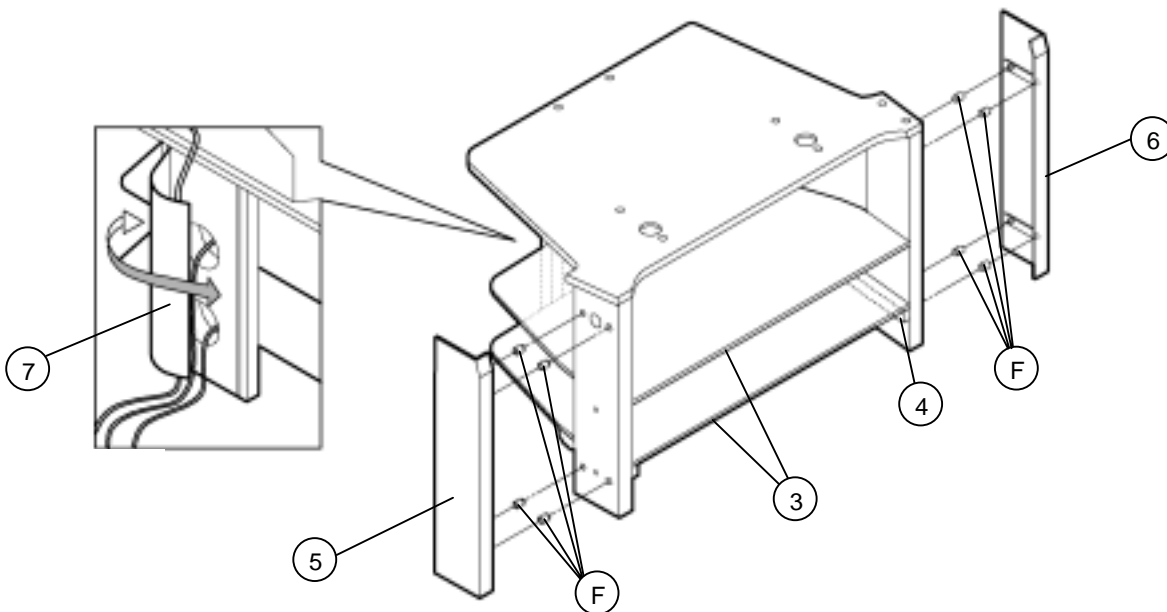

JVC

SERVICE MANUAL

TV STAND

RK-C28F10L/c

FIXING KIT

EXPLODED VIEW

PARTS LIST

△	Ref. No.	Parts No.	Parts Name	Qty	Description
	1	AEM2195-002A-E	SIDE PROFILE	2	LEFT/RIGHT
	2	AEM2196-002A-E	BACK PROFILE	1	
	3	AEM2198-001A-E	GLASS SHELVE	2	
	4	AEM2199-001A-E	METAL FRAME	1	
	5	AEM2204-003A-E	MOULDED SIDEPANEL	1	LEFT
	6	AEM2204-004A-E	MOULDED SIDEPANEL	1	RIGHT
	7	AEM2205-001A-E	CABLE MANAGEMENT COVER	1	
		AEM2202-001A-E	INSTRUCTION MANUAL	1	
		AEM2201-001A-E	ASSY FIXING KIT containing	1	A B C D E F G